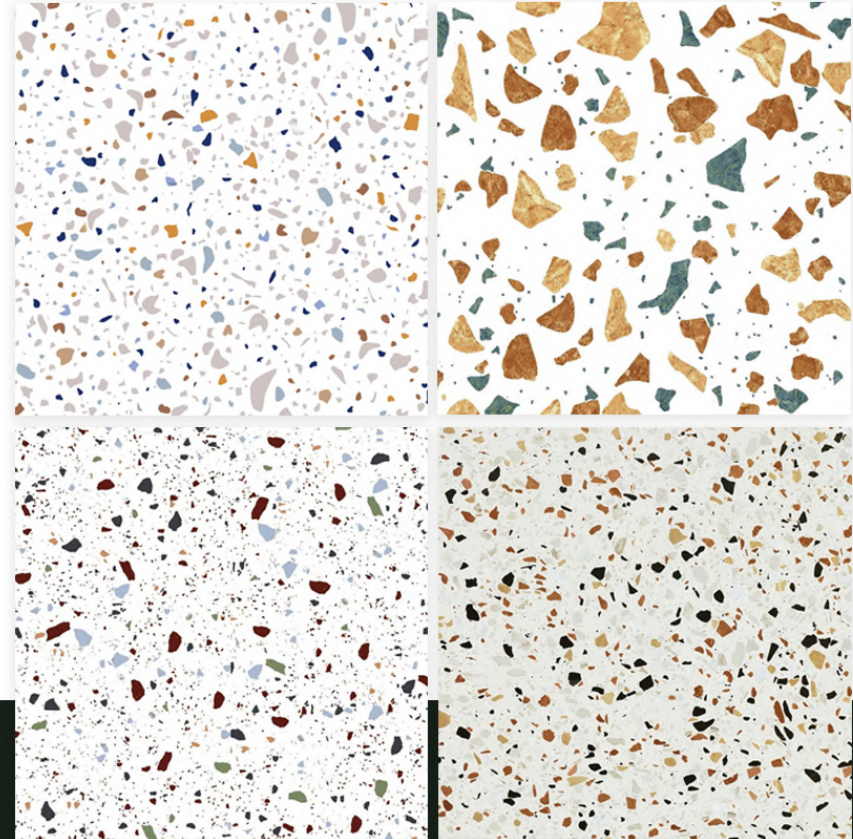

AQ6002
TERRAZZO JELLY LIGHT GREY MATT RAN8 R10 60X60 cm

AQ6001
TERRAZZO JELLY WHITE MATT RAN8 R10 60X60 cm

AQ6003
TERRAZZO JELLY GREY MATT RAN8 R10 60X60 cm

TERRAZZO COLLECTION

TERRAZZO COLOR SERIES

FCTXXXS, FSM69XX

PATTERN

TERRAZZO

SURFACE

MATT

THICKNESS

9.0, 11.0 mm

COLORS

WHITE, GREY BEIGE, GREY RED, GREY BROWN

SIZE

60x60, 80x80 cm

TERRAZZO COLLECTION

TERRAZZO COLOR SERIES

FSM6908
TERRAZZO COLOR M GREY BEIGE MATT R9 60X60 cm

FCT608S-NB
TERRAZZO COLOR M WHITE NB MATT R9 60X60 cm

FSM6902
TERRAZZO COLOR M GREY BROWN MATT R9 60X60 cm