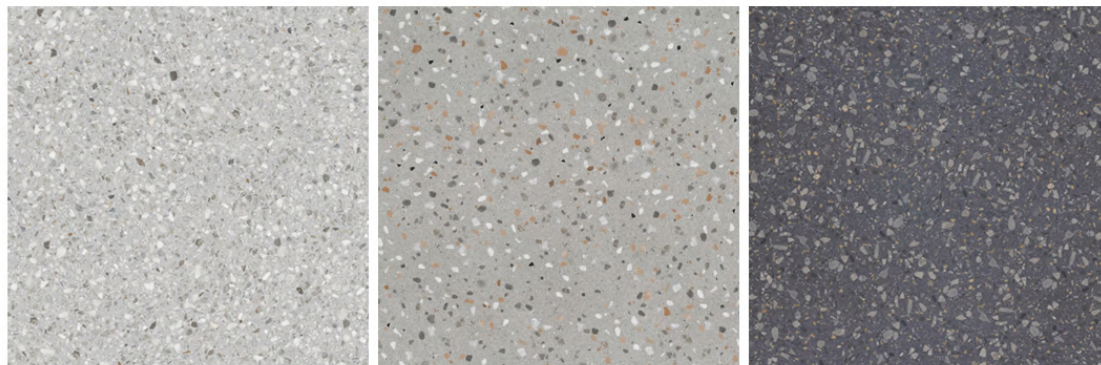

THICKNESS

9.5 mm

RANDOM

4

COLORS

EARTH GREY, GRIGIO GREY, JELLY WHITE,
MELLO BEIGE, NERO BLACK

SIZE

60X60 cm