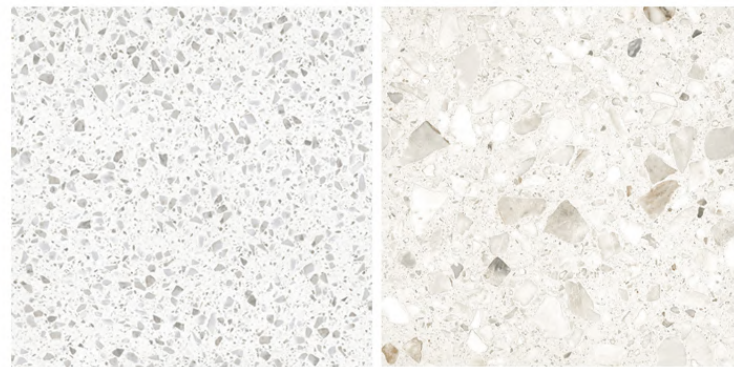

THICKNESS

9.5 mm

RANDOM

4

COLORS

EARTH GREY, GRIGIO GREY, JELLY WHITE,
MELLO BEIGE, NERO BLACK

SIZE

60X60 cm