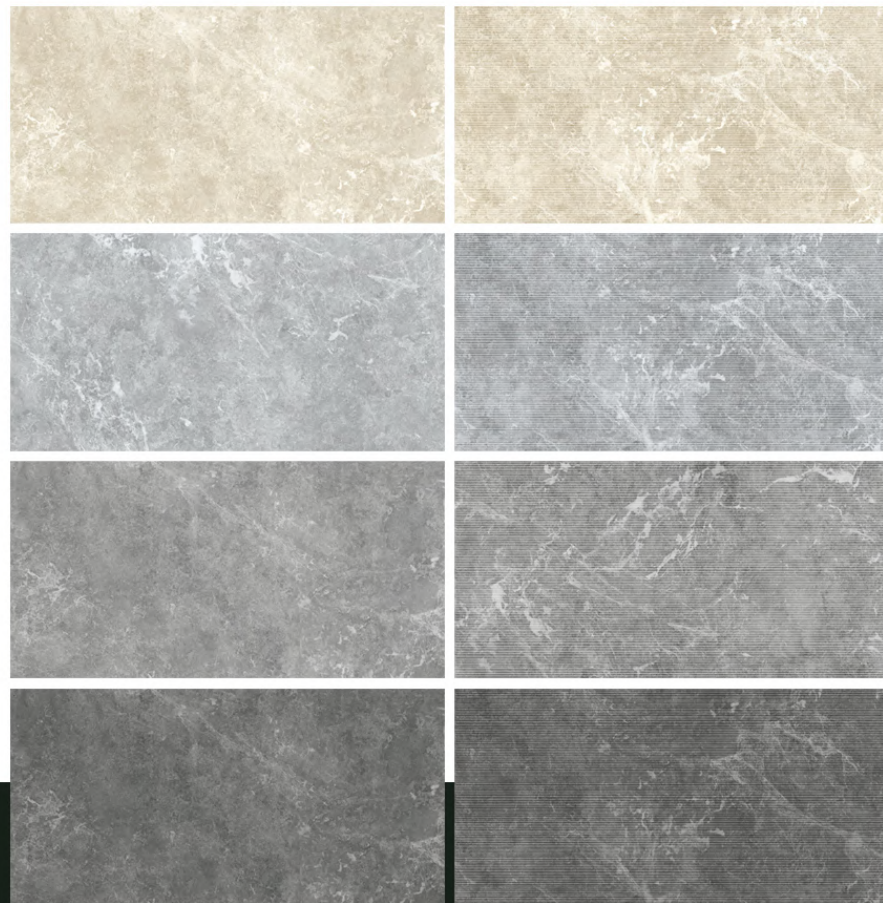

10 mm

RANDOM

6

COLORS

BEIGE, LIGHT GREY, GREY, DARK GREY

SIZE

60X120 cm

MARBLE COLLECTION