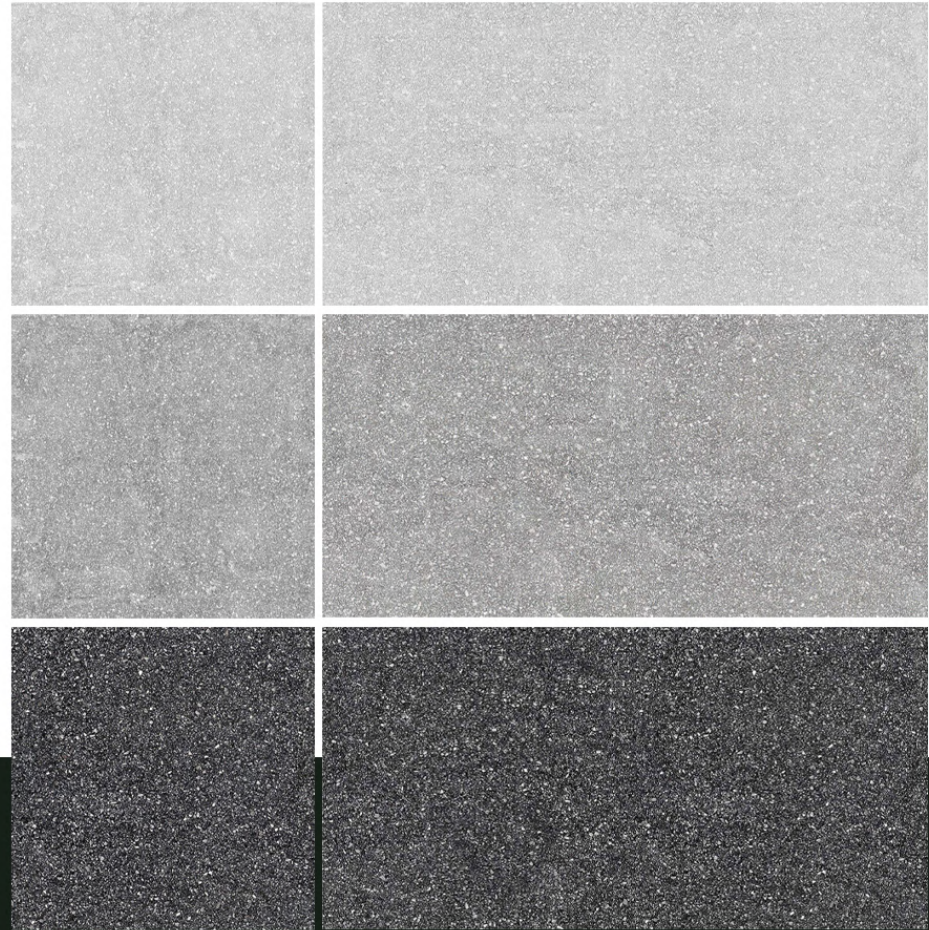

TERRAZZO COLLECTION

SR TERRAZZO SERIES

SR600XMT-N, SR1260XMT

PATTERN

TERRAZZO

SURFACE

ROUGH

THICKNESS

9.5 mm

RANDOM

8, 6

COLORS

LIGHT GREY, GREY, DARK GREY

SIZE

60X60, 60X120 cm