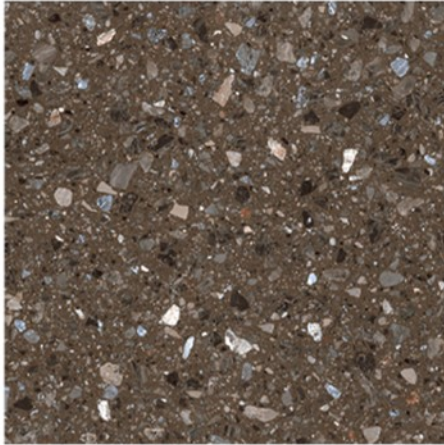

TALCA TERRAZZO

TX TERRAZZO

PATTERN
TERRAZZO

SURFACE
POLISHED, MATT R9

THICKNESS
9 mm

RANDOM
6

TX66801P, TX66801M : WHITE

TX66802P, TX66802M : GREY