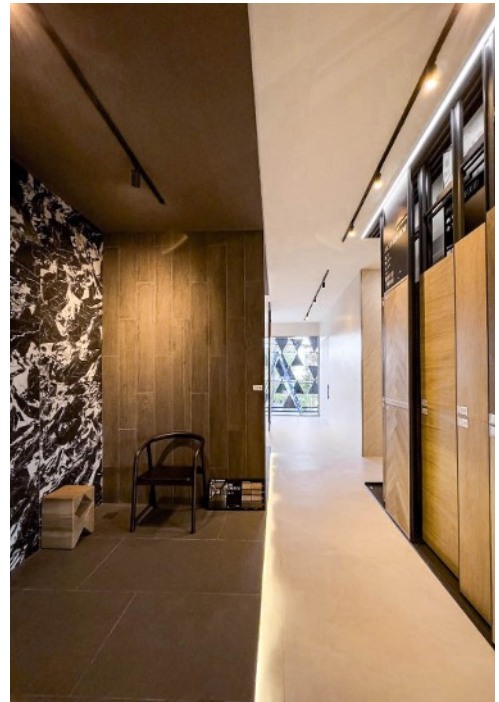

THAI SOUNG TILES SHOWROOM PHUKET