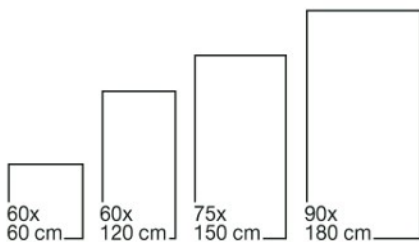

AVAILABLE FOR
CUSTOM CUTTING