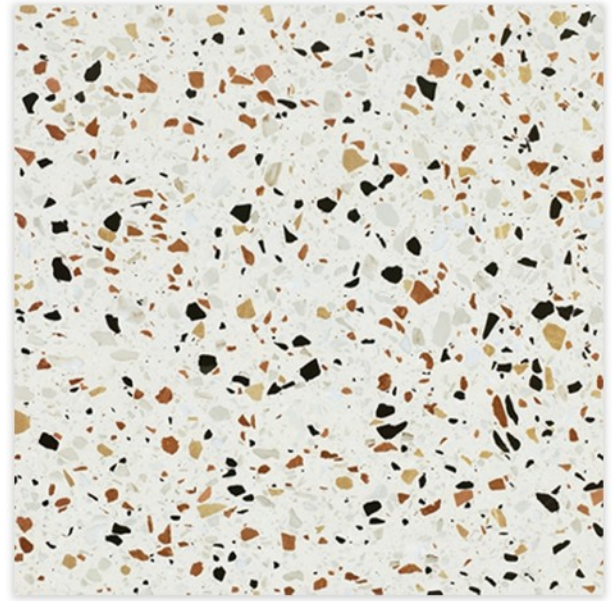

FCT608S-NB : WHITE NB

60x
60 cm

AVAILABLE FOR
CUSTOM CUTTING