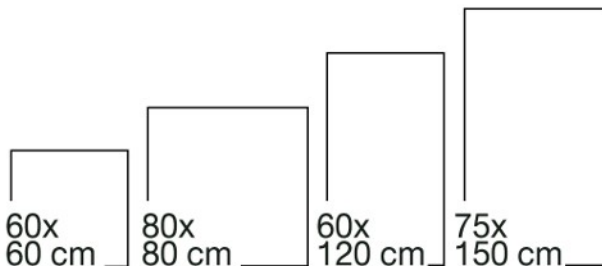

AVAILABLE FOR
CUSTOM CUTTING