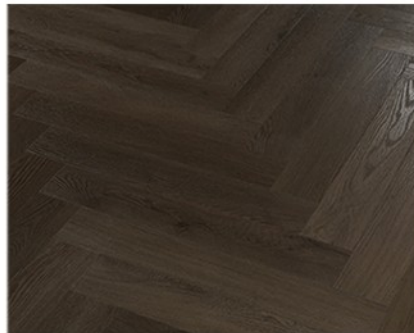

SPC50031
SPC HB MACCHIATO 5.0MM INCL IXPE,0.3MM 10x60 cm