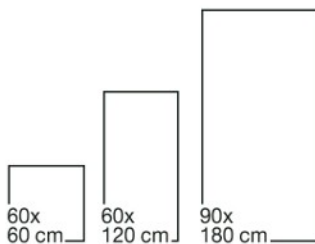

6 (90x180 cm)
 8 (60x120 cm)
 18 (60x60 cm)

DT6675N : WHITE

DT12675N, DT91875 : WHITE

DT6676N : GREY

DT12676N : GREY

DT6677N : DARK GREY

DT12677N, DT91877 : DARK GREY

AVAILABLE FOR
 CUSTOM CUTTING