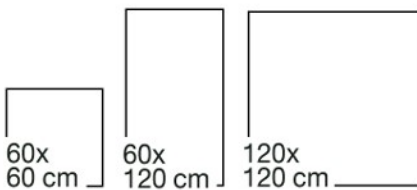

AVAILABLE FOR
CUSTOM CUTTING