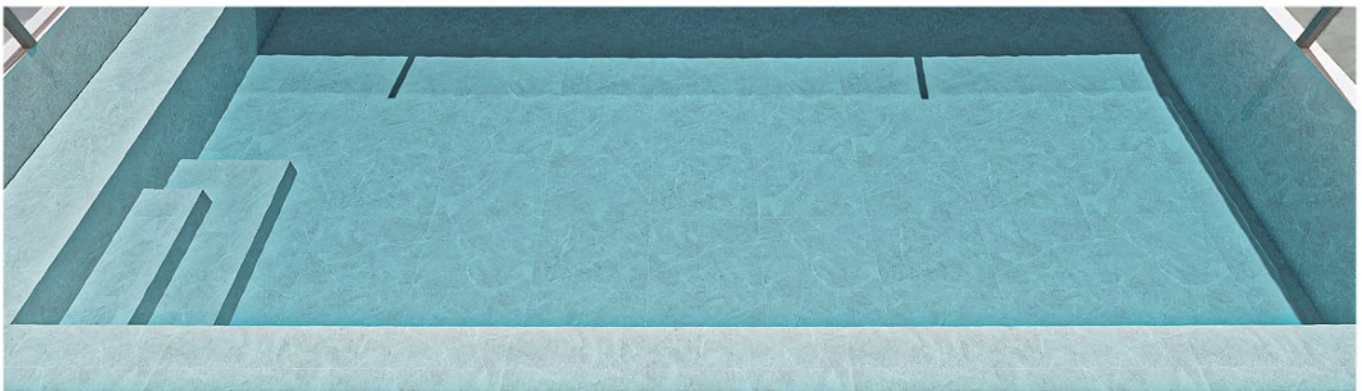

SR6013M : BLACK

60x
60 cm

AVAILABLE FOR
CUSTOM CUTTING

| PILATUS

MODERNO

PATTERN
MARBLE

SURFACE
MATT R10

THICKNESS
9 mm