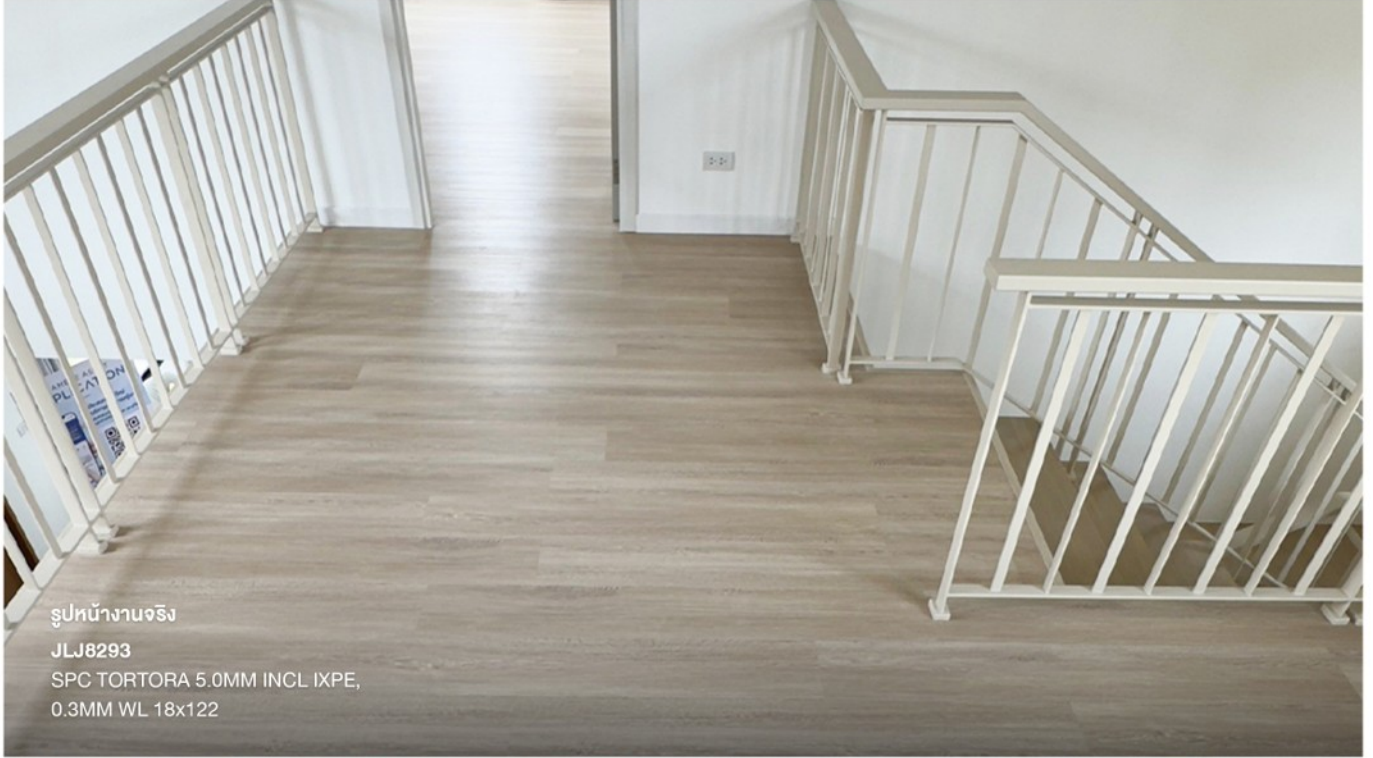

SPC WOOD SERIES

รูปทํานางจริง

JLJ8293

SPC TORTORA 5.0MM INCL IXPE,
0.3MM WL 18x122