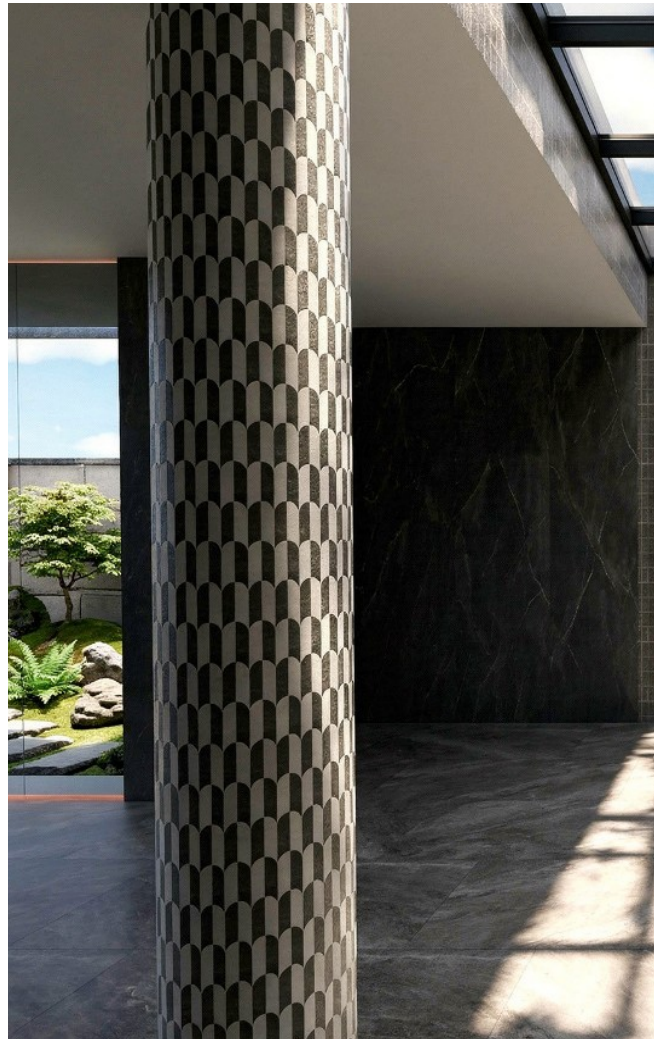

PAT001JEG6005M
WHITE 50 DEG. MATT R9 12.3x40 cm

WATER JET TECHNOLOGY

PAT001BDA6670N
ALPS BIANCO MATT RAN648 R10
2.5x11 cm

PAT001BDA6672N
ALPS DARK GREY MATT RAN648 R10
2.5x11 cm

WATER JET TECHNOLOGY

PAT001SKPJ6664-F
AMAZON NEW GREY
POLISHED 5x10 cm