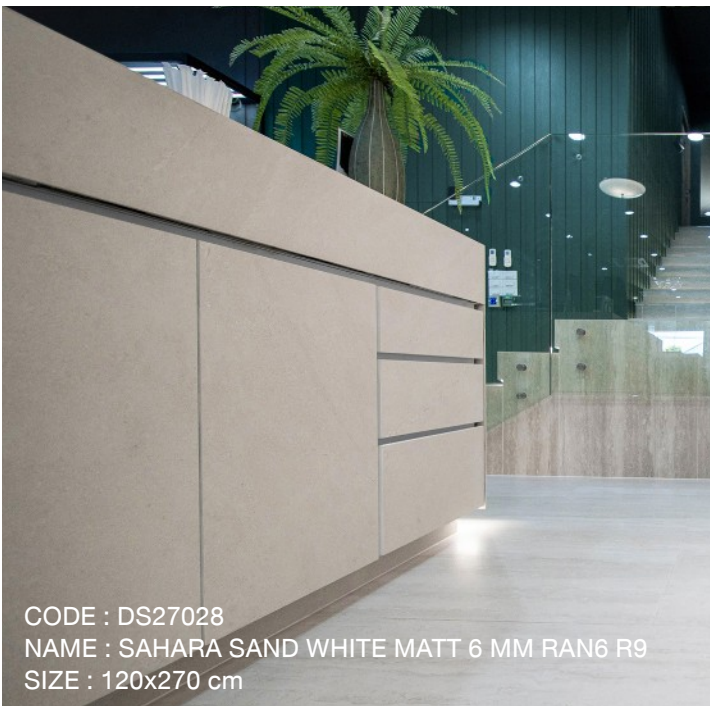

TILES SIZE : 60x120 cm

THAI SOUNG TILES SHOWROOM

TILES SIZE : 75x150cm, 90x180 cm, 120x120 cm, 120x270 cm

THAI SOUNG TILES

SHOWROOM DESIGN YOUR SPACE

CODE : LUXTRVWHT91802
NAME : LUXURY TRAVERTINE WHITE NATURAL MATT RAN6 R9
SIZE : 90x180 cm