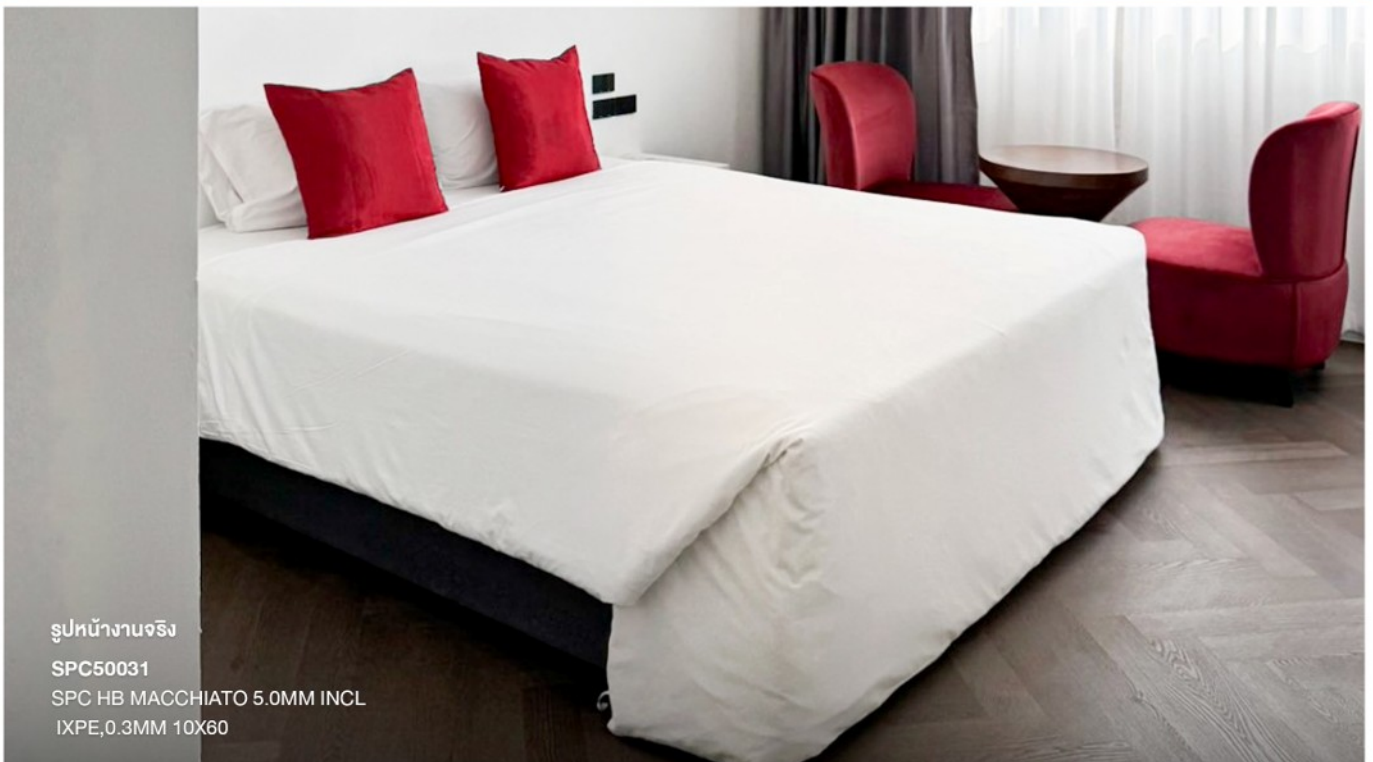

รูปห้องงานจริง

SPC50031

SPC HB MACCHIATO 5.0MM INCL
IXPE,0.3MM 10X60