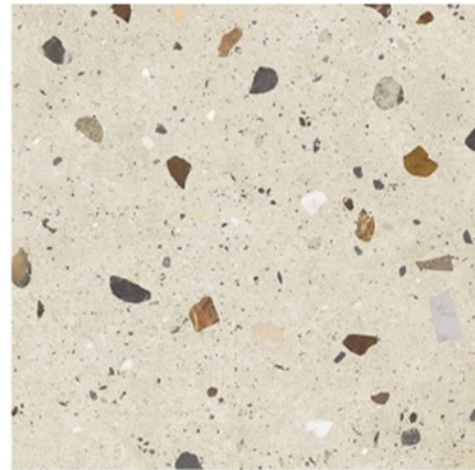

PAT602M : BEIGE