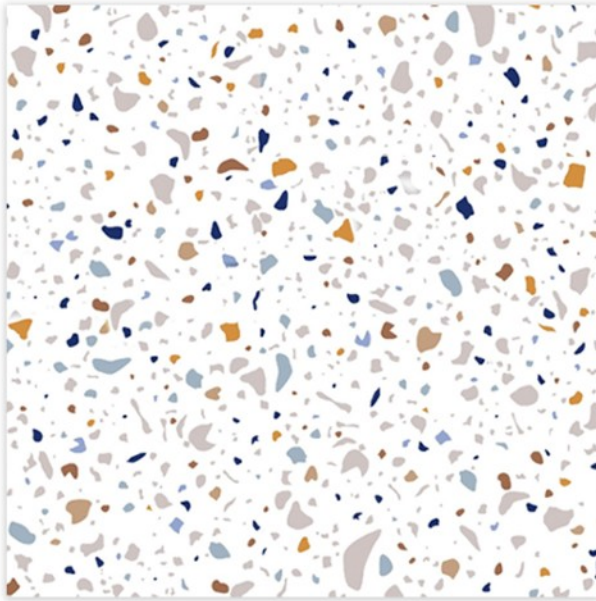

TERRAZZO COLOR

PATTERN

TERRAZZO

SURFACE

MATT R9

THICKNESS

9 mm

RANDOM

REPEAT

FSM6908 : BEIGE